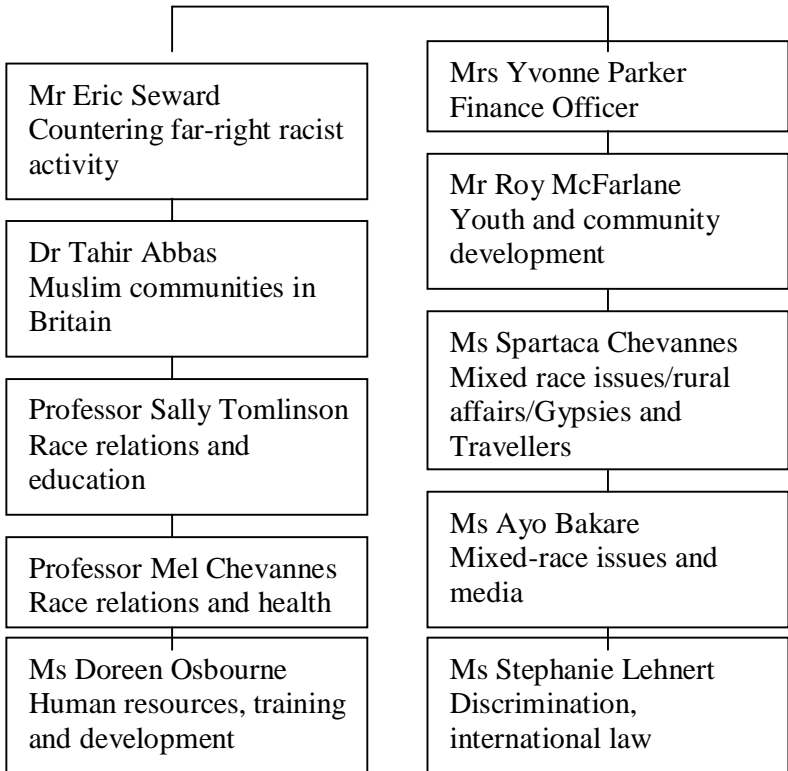

CONSULTANTS AND VOLUNTEERS